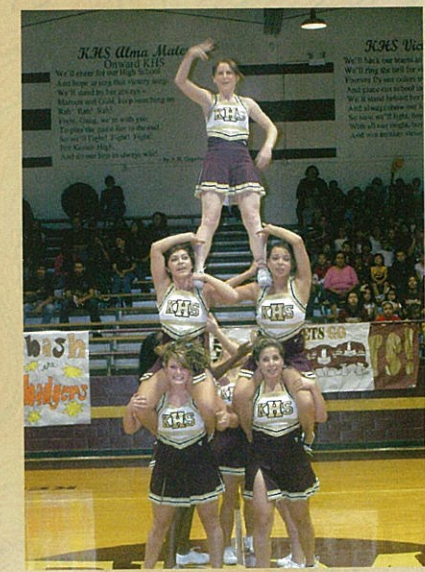

**Junior Varsity**

Front Row: Sloane Glander, Dynesha Dingle.  
Back Row: Lindsay Nutt, Sheyenne Henderson,  
Mary Ethridge, Kadye Bedell. Mascot: Taylor Shirley.

Front Row: Ravyn Marshall, Lauren Nutt, Ashley Montoya,  
Magen Wagner, Arlene McDaniel. Back Row: Sheyenne  
Henderson, Sloane Glander, Kadye Bedell, Lindsay Nutt.

**Varsity**

Front Row: Head Cheerleader Lauren Nutt, Ashley Montoya  
Back Row: Arlene McDaniel, Ravyn Marshall, Magen Wagner,  
Crista Valenzuela, Emily Ethridge. (Missing: Jessi Aguirre)